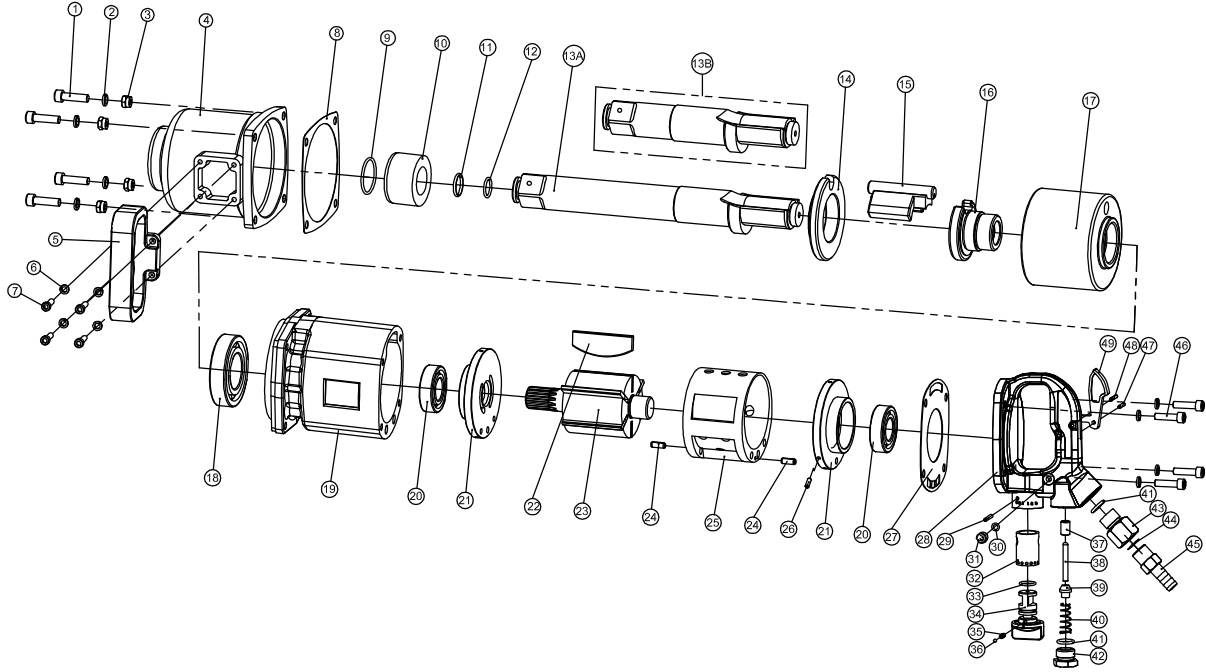

AT-1500 **GAV** HAVALI SOMUN SÖKME

No.	Parça Adı	Adet	Fiyat	No.	Parça Adı	Adet	Fiyat
1	hex screw	8	1.00	26	pin	1	1.00
2	gasket	8	0.50	27	gasket	1	5.00
3	nut	4	0.50	28	handle set	1	60.00
4	hammer case	1	40.00	29	pin	1	1.00
5	D-handle	1	10.00	30	O ring	1	1.00
6	gasket	4	0,50	31	hex screw	1	1.00
7	screw	4	1.00	32	valve bushing	1	8.00
8	gasket	1	4.00	33	O ring	1	1.00
9	O ring	1	1.00	34	direction pole	1	8.00
10	anvil bushing	1	12.00	35	spring	1	1.00
11	circlip	1	3.00	36	steel ball	1	1.00
12	O ring	1	1.00	37	throttle bushing	1	2.00
13	anvil	1	70.00	38	throttle valve pin	1	5.00
14	hammer bushing	1	25.00	39	throttle valve	1	4.00
15	hammer	1	40.00	40	inlet spring	1	3.00
16	cam	1	30.00	41	O ring	2	1.00
17	hammer cage	1	65.00	42	hex screw	1	1.00
18	bearing	1	15.00	43	air inlet	1	6.00
19	housing	1	80.00	44	air inlet screen	1	1.00
20	bearing	2	15.00	45	hose connector	1	5.00
21	cylinder cover	2	30.00	46	hex screw	4	1.00
22	vane	6	4.00	47	pin	1	1.00
23	rotor	1	70.00	48	pin	1	1.00
24	pin	2	2.00	49	trigger	1	4.00
25	cylinder	1	65.00				